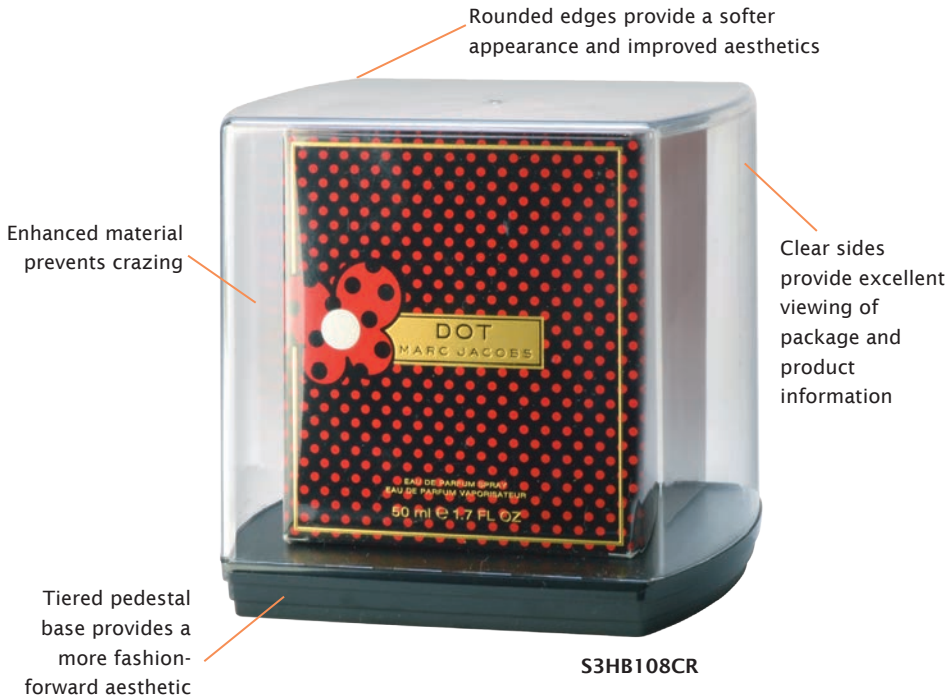

KEEPERS

# Anti-crazing Showcase Keepers®

**ALPHA**  
High Theft Solutions

S3HB108CR

Alpha's Anti-crazing Showcase Keepers are designed to protect against crazing in fragrance tester environments. They also prevent crazing on the inside of the Keeper where fragrance may out-gas, all while making your fragrance the star. Softer corners and a stylish pedestal guarantee that merchandise is prominently displayed and highly secure.

**KEY FEATURES:**

- Available in nine sizes
- Enhanced material prevents crazing
- Rounded edges
- Tiered pedestal base
- Keeps original package intact
- Easy to use & reuse
- Provides the security of locked cabinets with the benefits of open merchandising

**SUGGESTED APPLICATIONS:**

Fragrance  
Health & beauty

S3HB101CR

ORDER CODE	SAP CODE	DESCRIPTION	INTERNAL DIM. (H x W x D)	EXTERNAL DIM. (H x W x D)	CARTON QTY.
S3HB101CRND	9298392	Anti-crazing 101 - AM	5.79"H x 3.06"W x 2.06"D	6.56"H x 3.44"W x 2.55"D	20
S3HB101CRRF	9298393	Anti-crazing 101 - RF	(14.70cmH x 7.77cmW x 5.23cmD)	(16.67cmH x 8.74cmW x 6.47cmD)	20
S3HB102CRND	9298394	Anti-crazing 102 - AM	7.78"H x 3.06"W x 2.06"D	8.56"H x 3.44"W x 2.55"D	20
S3HB102CRRF	9298395	Anti-crazing 102 - RF	(19.70cmH x 7.77cmW x 5.23cmD)	(21.75cmH x 8.74cmW x 6.47cmD)	20