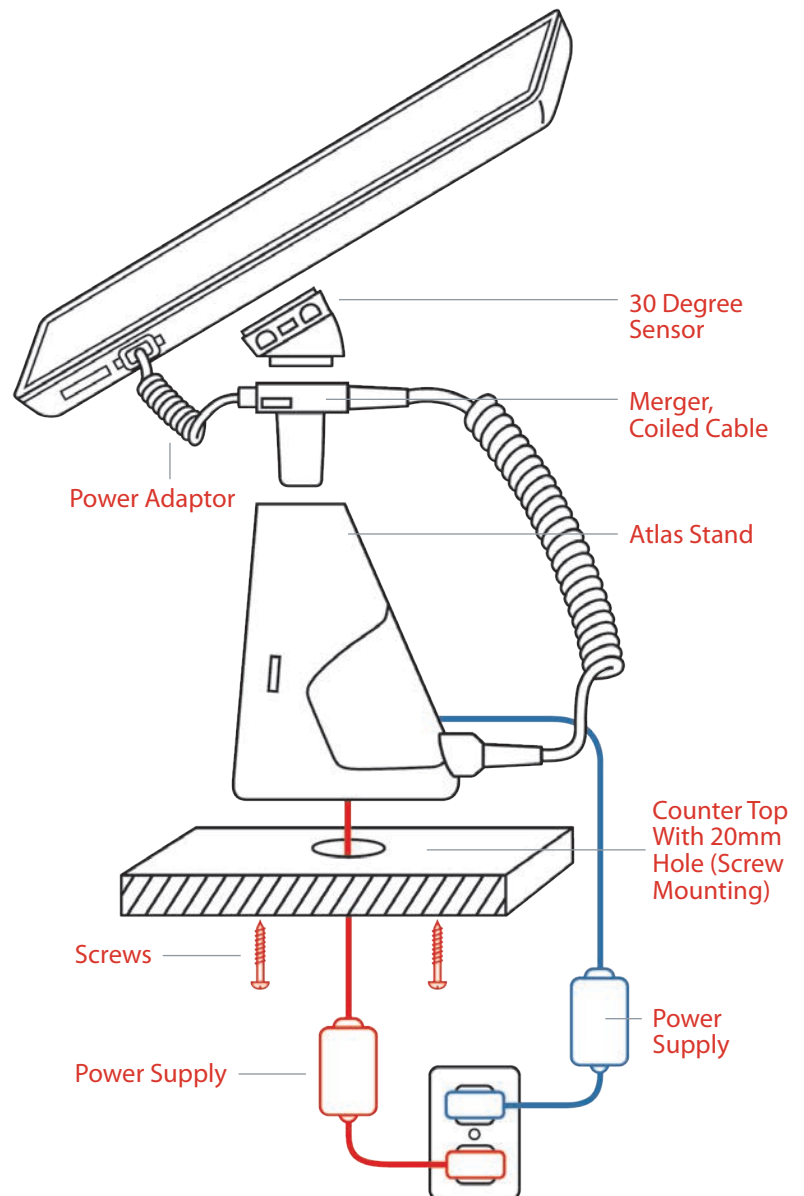

- Works with tablets, mobile phones, cameras, GPS devices and MP3 players
- System provides power to merchandise so shoppers have the full experience
- Security is monitored through multiple trigger points
- Internal alarm and flashing LED indicates if product is tampered with
- Back-up battery maintains constant security if power is lost or power supply is interrupted
- Adhesive on the base mounts securely to any flat surface without drilling holes
- Programmable security key will arm or disarm system — up to 20 keys can be programmed for each stand
- Backed by a global service and support network
- Compliments Alpha's line of S3 solutions

CAMERA COMPONENTS

Description	SAP Number
Power Supply 3-12V/4A (US Plug)	10110746
AU Adaptor (Use with US Power Supply)	10110747
EU Adaptor (Use with US Power Supply)	10110748
UK Adaptor (Use with US Power Supply)	10110749
Universal Bracket (Black)	10103551
Universal Bracket (White)	10103478

■ Shows location of Power Supply with Adhesive Mounting

■ Shows location of Power Supply with Screw Mounting

There are multiple Power Adaptor options. For more information, e-mail Jerry Alvarado at JerryAlvarado@alphaworld.com